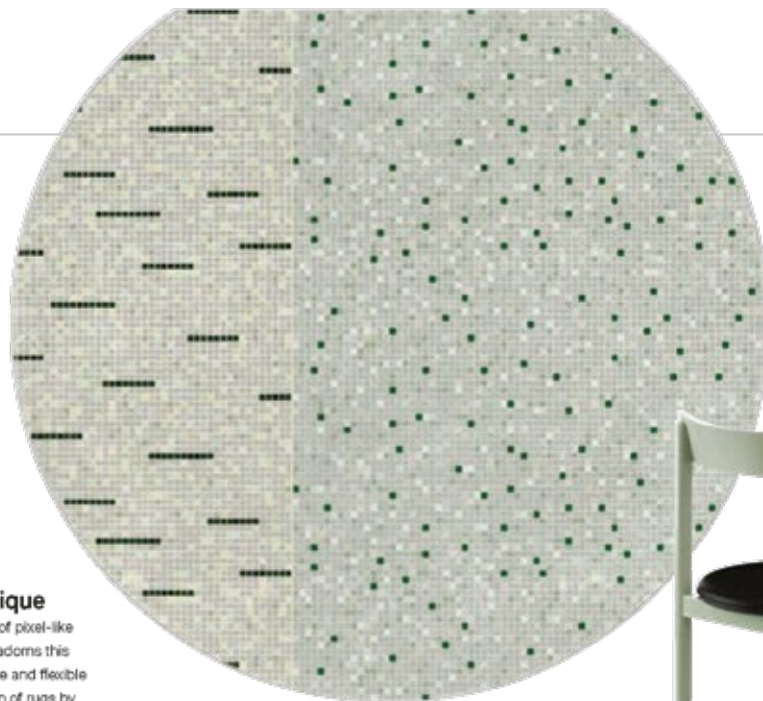

Mosaique

An array of pixel-like squares adorns this expansive and flexible collection of rugs by Belgian designer Alain Gilles. Made in circular and rectangular formats, they are conceived to easily layer together for graphic combinations. yoyo-designs.com